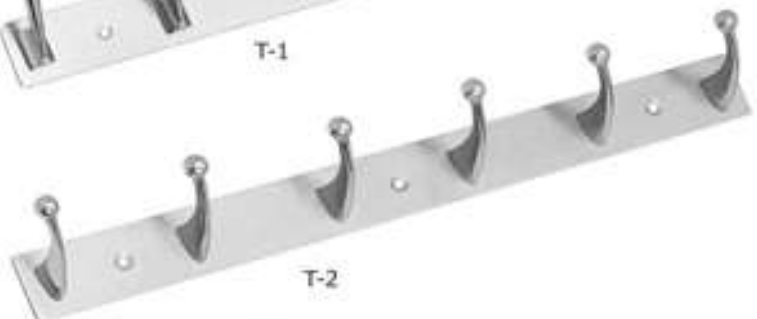

Coat Hooks

RAMSON

HORSEMAN

T-1

T-2