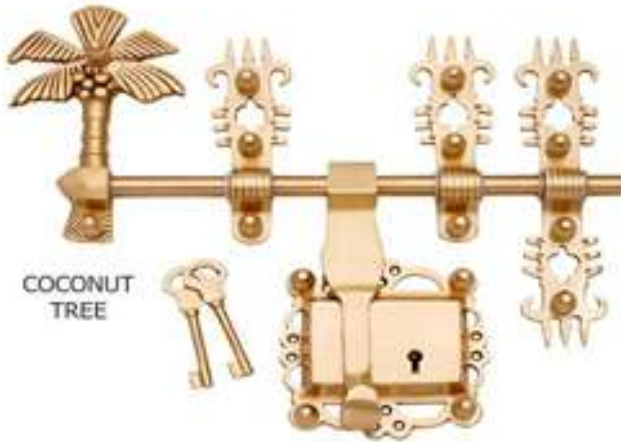

RAMSON

Manichitral

COCONUT TREE