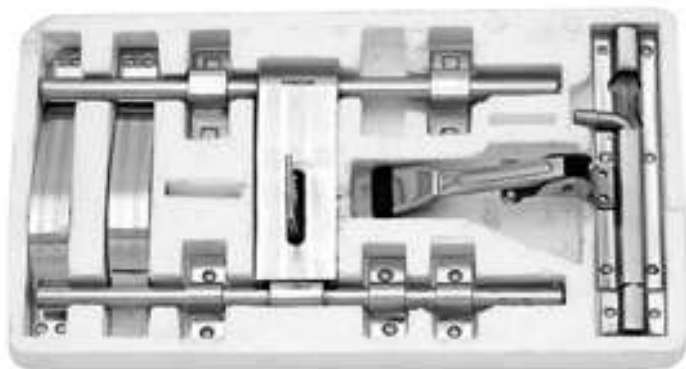

IRISH

TILAK

ALDROP LOCK PLAIN

VENTO

ALDROP LOCK L-TYPE

SS DOOR KIT SLOPE

Cabinet Handles

RAMSON