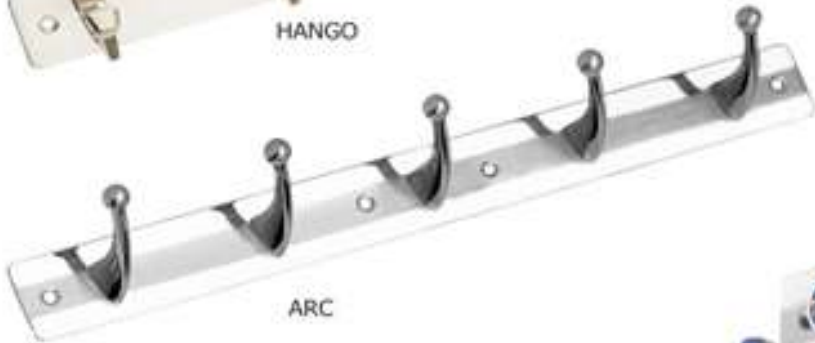

RING KADA PLAIN

CORNER

RING KADA NAKSHEEN

Coat Hooks

RAMSON

DOUBLI

HANGO

CHIC